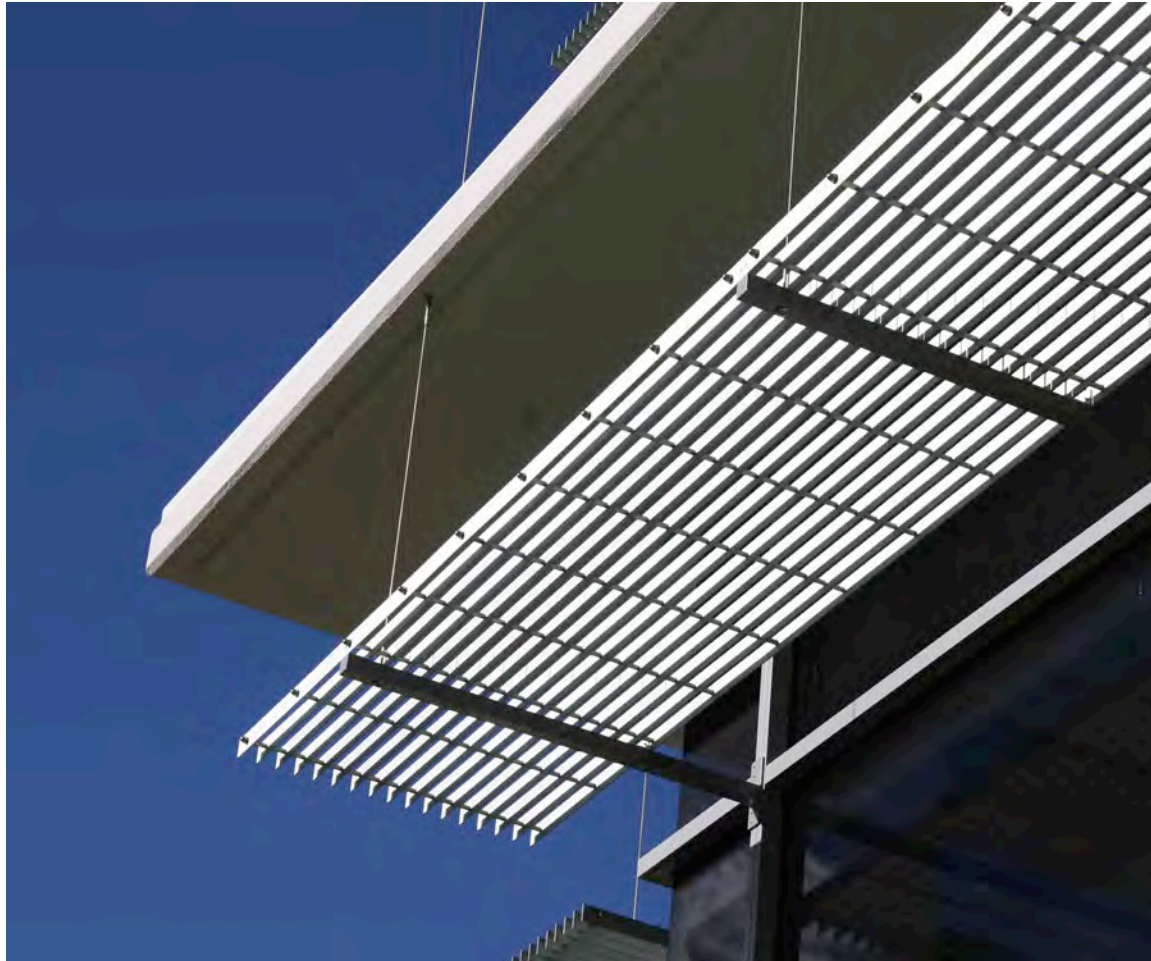

Products

V1000

ALUMINIUM SHUTTER | LOUVRE | VENETIAN SYSTEMS

Louvre Solutions for all seasons

Vollay™ V1000 Suite - Mono-Skinned Louvre Systems

Tube System - TS

Overview

The V1000 Suite :

- Flat, Splayed and Curved Blades
- Blade sizes 40, 50, 60, 80 and 100mm.
- Wide range of Blade pitches.
- The ability to adjust the Blade angle to achieve optimum shading.
- Able to be used in vertical or horizontal aspects.
- Assembled using stainless steel fixings.
- Custom Bracketing designed and manufactured in-house.
- Extruded from Aluminium to Australian Standards.
- Available in a wide range of powder coat and anodised finishes to Australian Standards.
- Telephone >1300 VOLLAY< for further information or email at sales@vollay.com