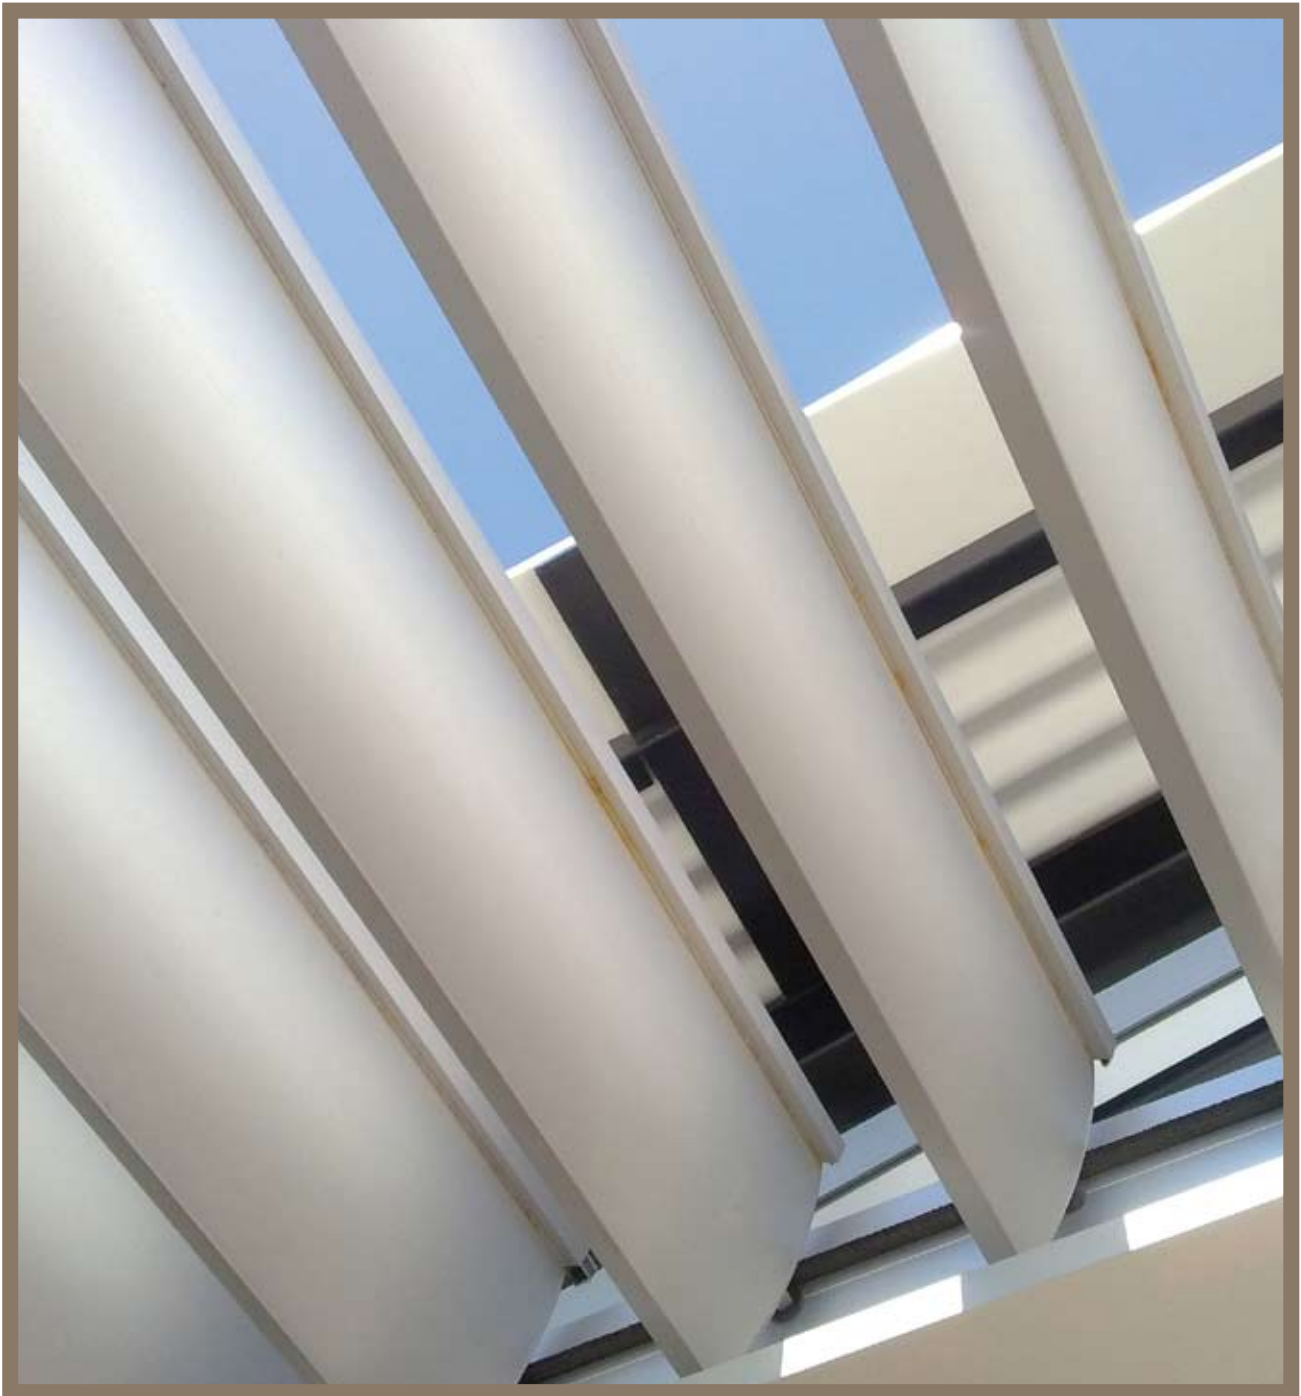

Products
V7000 Suite

Louvre Solutions for all Seasons

Vollay™ V7000 OPENING ROOF SYSTEMS - AEROFOIL BLADE SYSTEM - ABS

Project
Private Residence

Location
Buttaba, Lake MacQuarie NSW.

Sales
P. 1300 VOLLAY - 1300 865 529
E. sales@vollay.com

Product
V7000 Opening Roof System ABS protects this lovely waterside home from the sun and wind but maintaining the wonderful views. Entertain all year round with this weatherproof system. Natural anodised surface finish to AS1231-2000 at 22microns.

Vollay Systems Pty Ltd
PO Box 410 Winston Hills NSW 2153
T. 02. 9838 7500 F. 02. 9838 8733
www.vollay.com