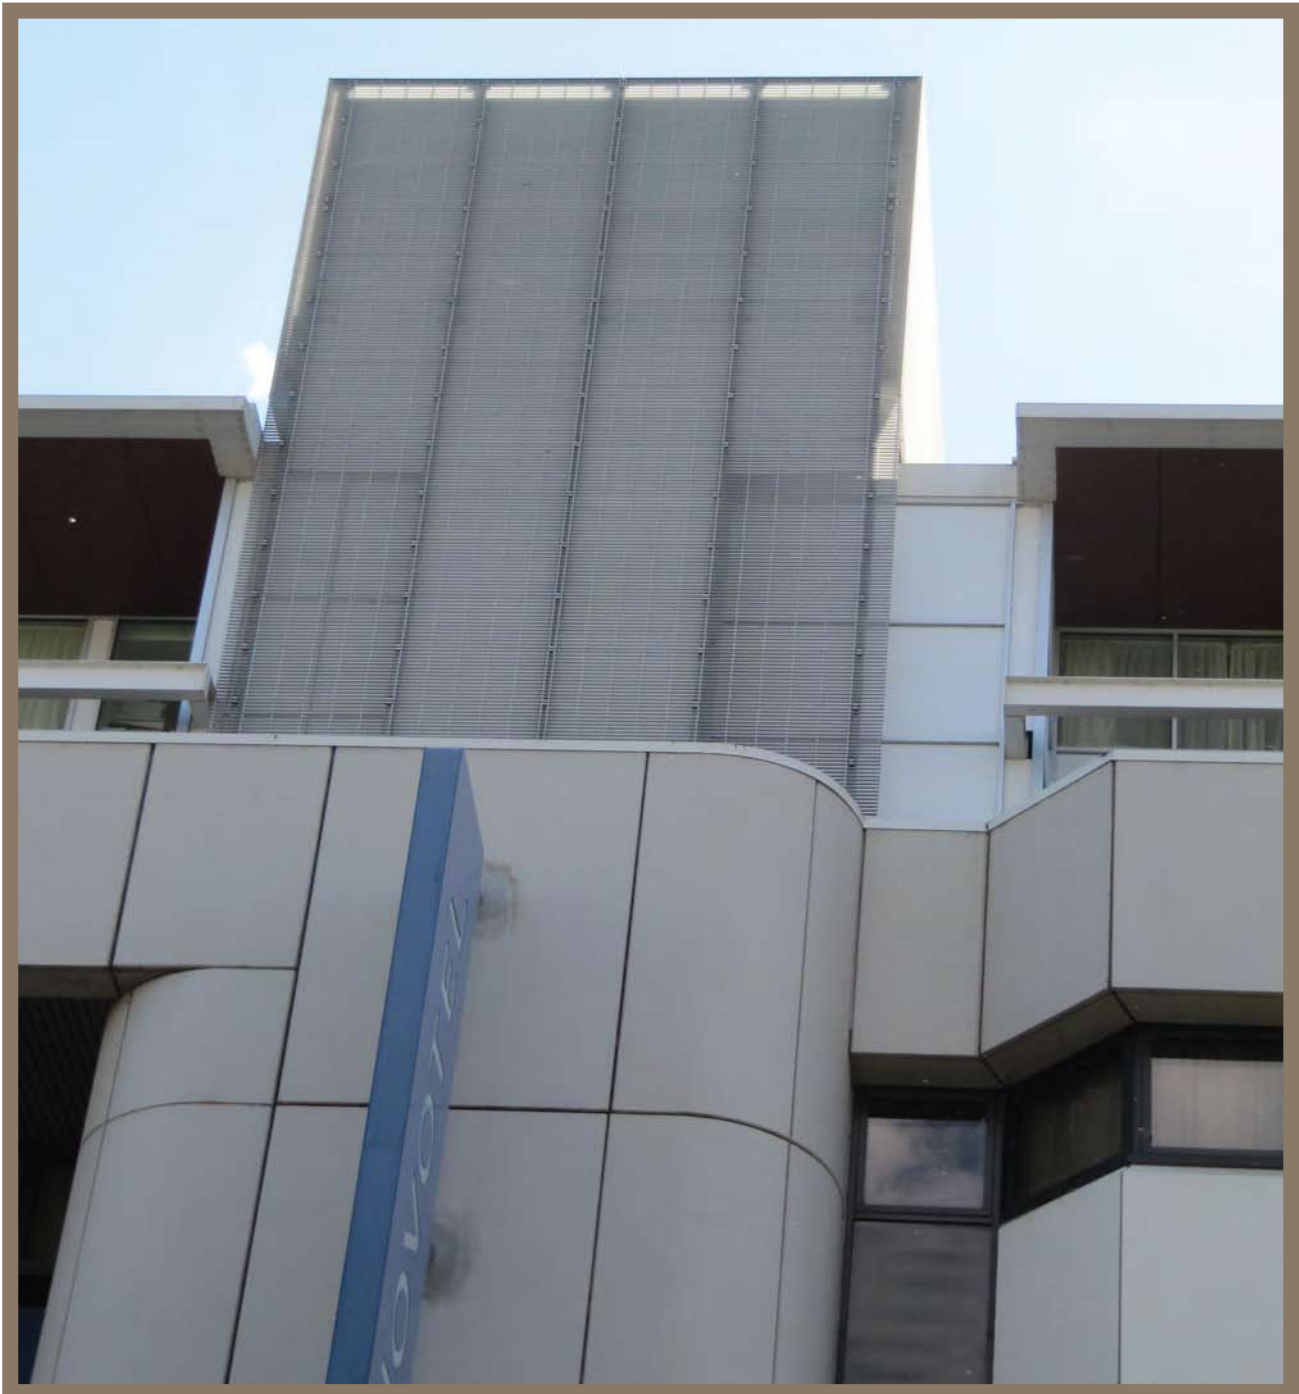

Products
V1000 Suite

Louvre Solutions for all Seasons

Vollay™ V1000 MONO SKIN FIXED LOUVRE SYSTEMS - WELDED BAR SYSTEM - WBS

Project
Hotel.

Location
Canberra, ACT.

Sales
P. 1300 VOLLAY - 1300 865 529
E. sales@vollay.com

Product
The V1000 Welded Bar System (WBS) was specified for this installation on the facade of this prestigious Hotel. It not only offers shading and privacy but also provides a soft texture and blends well with other external cladding treatments. Natural Anodised surface finishing to AS1231-2000 at 22microns.