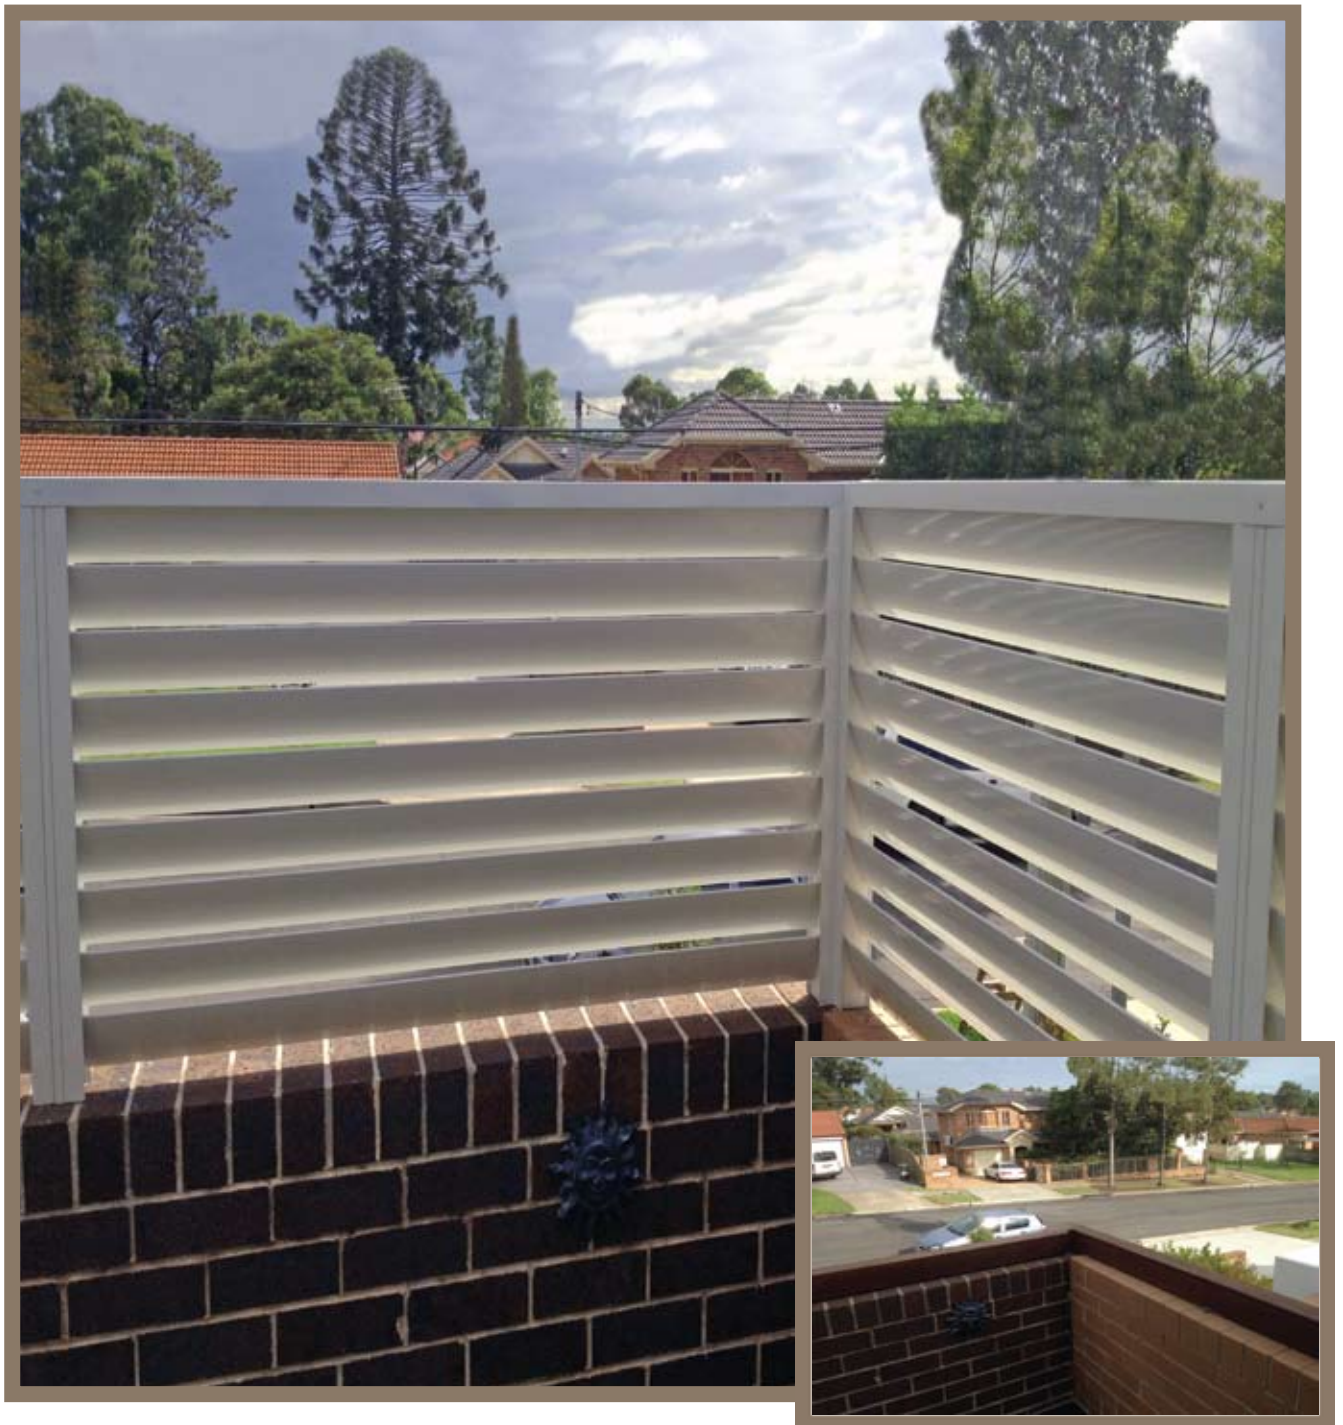

Products
V1000 Suite

Louvre Solutions for all Seasons

Vollay™ V1000 MONO SKIN FIXED LOUVRE SYSTEMS - FIXED PRIVACY SCREEN SYSTEM - FPSS

Louvre solutions for many reasons...

Designed by Vollay Systems in Australia for Australia’s harsh conditions, the extensive Vollay™ range has nine suites of products featuring over 70 Blade profiles. These include Fixed Louvres, Manual and Motorized Shutters, Louvres and Opening Roof Systems in multiple designs, External Venetians, Aluminium and Glass Louvres in many configurations from 40mm up to a huge 600mm.

Call our Sales Office - Vollay Systems Pty Ltd
Telephone - 1300 VOLLAY - 1300 865 529
Email - sales@vollay.com
www.vollay.com

Project

Private Residence

Location

Seven Hills, NSW

Product

The V1000 Mono Skin Fixed Louvre Systems – FPSS, provides the privacy that this balcony did not have before the installation of the Vollay™ screens. The owner can now enjoy good light and air movement but can also have the pleasure from her balcony with privacy.